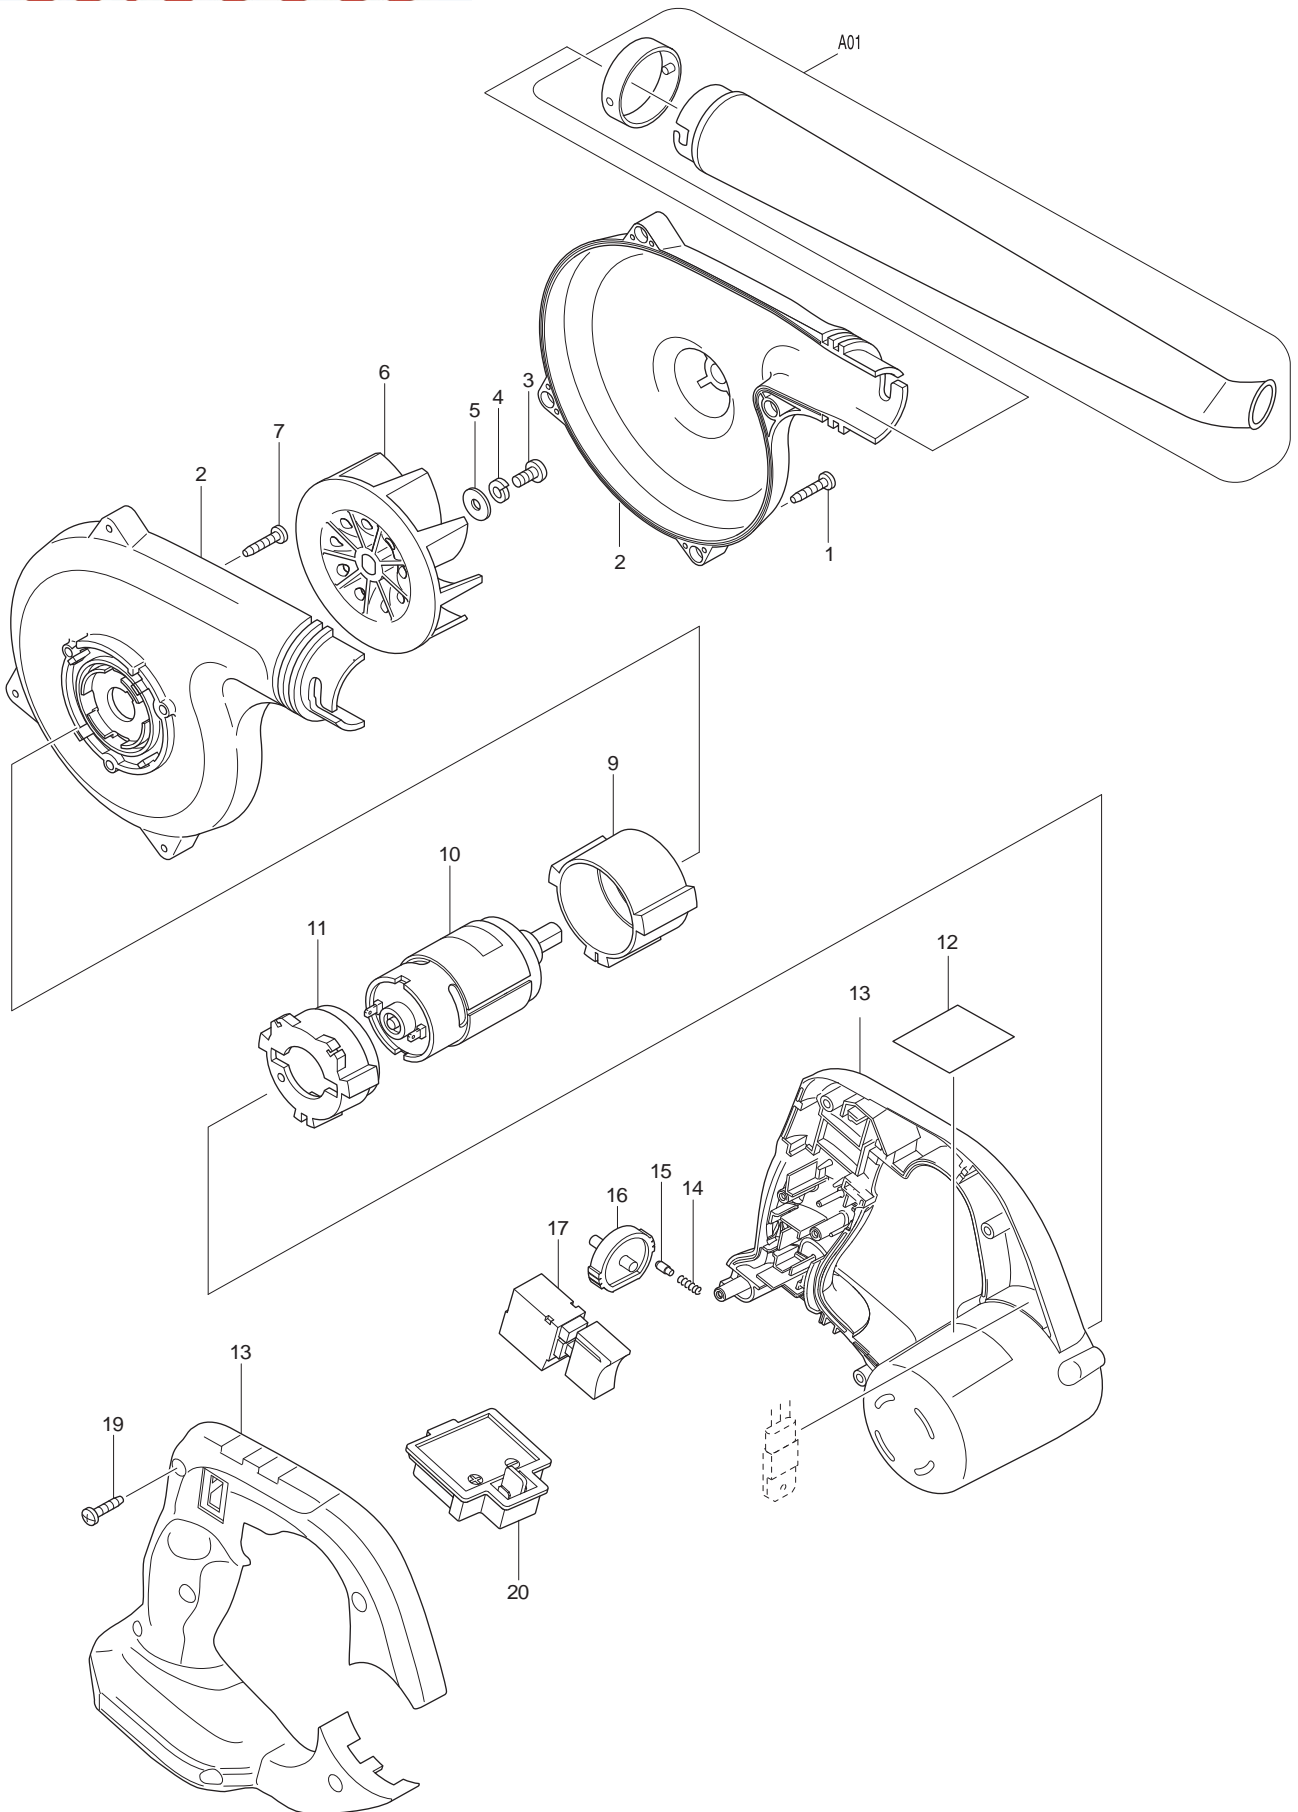

11 - 2016
DUB183Z / DUB183SF
18V LXT Blower with Long Nozzle

Item No	Type	Sub	Part No	Description	Qty	Unit
001			KW00000210	TAPPING SCREW M4X18	4	PC.
002			TP00000112	FAN HOUSING SET	1	SET
003			KW00000220	PAN HEAD SCREW M5X8	1	PC.
004			KW00000160	SPRING WASHER M5	1	PC.
005			KW00000170	FLAT WASHER 5	1	PC.
006			KW00000100	BLOWER FAN	1	PC.
007			KW00000210	TAPPING SCREW M4X18	3	PC.
009			KW00000150	MOTOR RUBBER RING A	1	PC.
010			TP00000113	MOTOR	1	PC.
011			TP00000083	MOTOR RUBBER RING B	1	PC.
013			TP00000211	MOTOR HOUSING SET	1	SET
014			TP00000084	SPRING	1	PC.
015			TP00000085	PIN	1	PC.
016			TP00000212	DIAL	1	PC.
017			TP00000209	SWITCH	1	PC.
019			KW00000210	TAPPING SCREW M4X18	6	PC.
020			GM00001116	BATTERY HOLDER	1	PC.
<u>ACCESSORIES</u>			- See Catalogue or visit www.makita.ca for more accessories -			
A01			TP00000199	LONG NOZZLE ASSY W/CURVED END	1	PC.
	INC.			Item No. A02		
A02			TP00000201	JOINT	1	PC.
A03			132025-7	NOZZLE ASSY 220MM	1	PC.
	INC.		414145-2	JOINT	1	PC.
A04			134182-7A	NOZZLE ASSY (LONG) 430MM	1	PC.
	INC.		414145-2	JOINT	1	PC.
A05			---	18V LI-ION BATTERY	1	PC.
A06			---	BATTERY CHARGER	1	PC.
A07			---	LI-ION BATTERY ACCESSORIES	1	PC.